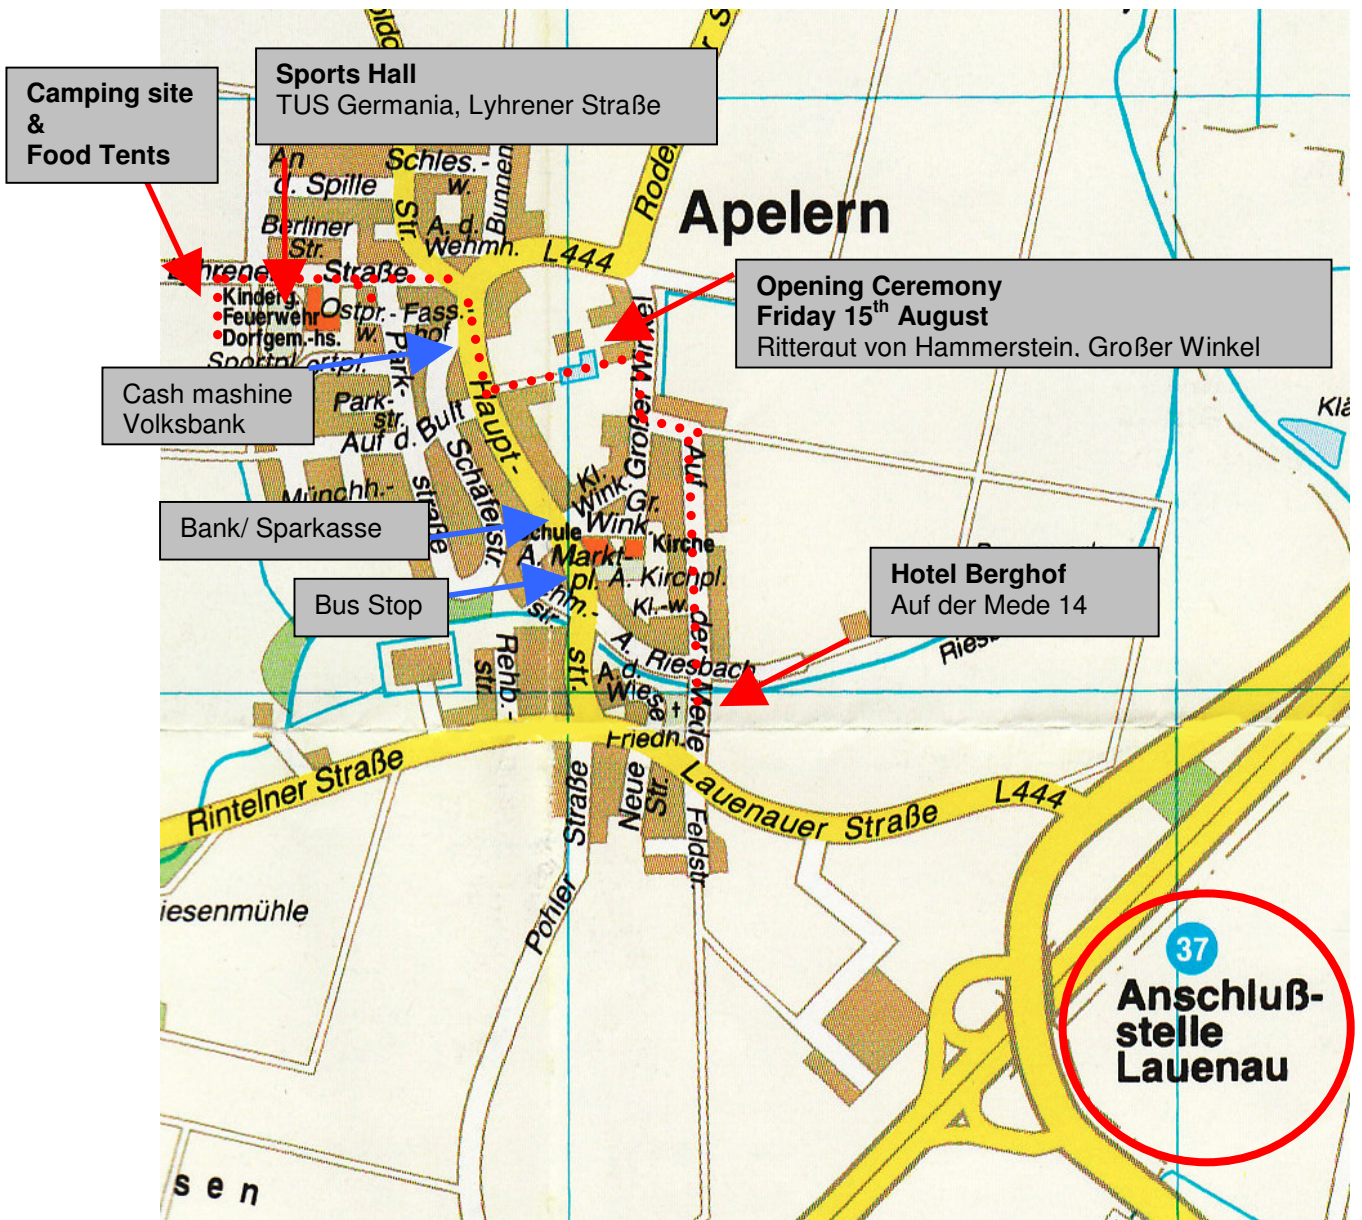

Map of Apelern

..... Walk from the hotel to the sports hall through the big gate of the Rittergut von Hammerstein, along the alley about 10 to 15 minutes

Adresses:
sports hall: TUS Germania, Lyhrener Straße, Apelern
hotel: Hotel Berghof, Auf der Mede, Apelern, Tel. +49 5043 2904

For emergency:
Tel. 0151/ 17 56 9797 (mobile Colin)
Tel. 0151/ 17 57 09 47 (mobile Sandra)